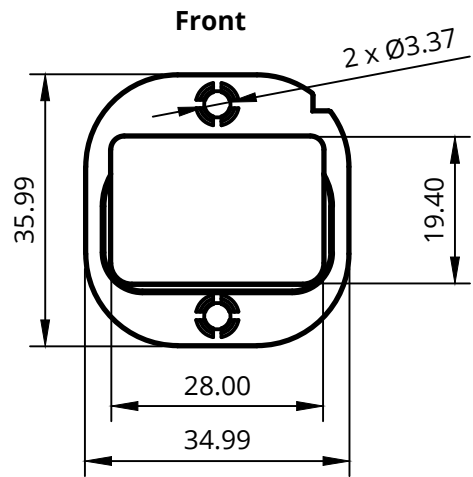

Material

· ABS Plastic PA-757, orange (Pantone 716)

Units

· mm

Dept. R&D	Technical reference SF20, SF22 & SF23	Created by Tracy Portman	Approved by James Portman	
 Lightware Optoelectronics (Pty) Ltd info@lightware.co.za +27 (12) 942-0408		Document type Component	Document status Production	
		Title Mounting bracket	Drawing no. LW 000_136/1	
		Rev. 0	Date of issue 2019/11/12	Sheet 1/2

Material

· ABS Plastic PA-757, orange (Pantone 716)

Units

· mm

Dept. R&D	Technical reference SF20, SF22 & SF23	Created by Tracy Portman	Approved by James Portman	
 Lightware Optoelectronics (Pty) Ltd info@lightware.co.za +27 (12) 942-0408		Document type Component	Document status Production	
		Title Mounting bracket	Drawing no. LW 000_136/2	
		Rev. 0	Date of issue 2019/11/12	Sheet 2/2