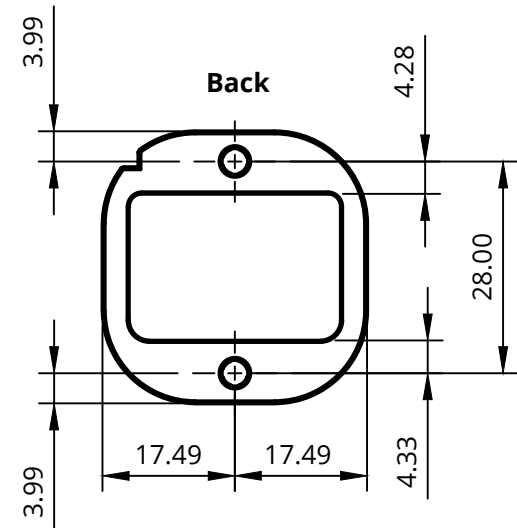

Material

· ABS Plastic PA-757, orange (Pantone 716)

Units

· mm

Dept. R&D	Technical reference SF20, SF22 & SF23	Created by Tracy Portman	Approved by James Portman	
 Lightware Optoelectronics (Pty) Ltd info@lightware.co.za +27 (12) 942-0408		Document type Component	Document status Production	
		Title Mounting bracket	Drawing no. LW 000_136/1	
		Rev. 0	Date of issue 2019/11/12	Sheet 1/2

Material

· ABS Plastic PA-757, orange (Pantone 716)

Units

· mm

Dept. R&D	Technical reference SF20, SF22 & SF23	Created by Tracy Portman	Approved by James Portman	
 Lightware Optoelectronics (Pty) Ltd info@lightware.co.za +27 (12) 942-0408		Document type Component	Document status Production	
		Title Mounting bracket	Drawing no. LW 000_136/2	
		Rev. 0	Date of issue 2019/11/12	Sheet 2/2