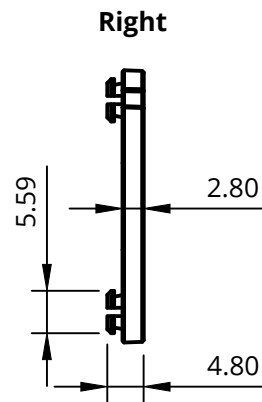

Material

· ABS Plastic PA-757, orange (Pantone 716)

Units

· mm

Dept. R&D	Technical reference SF20, SF22 & SF23	Created by Tracy Portman	Approved by James Portman	
 Lightware Optoelectronics (Pty) Ltd info@lightware.co.za +27 (12) 942-0408		Document type Component	Document status Production	
		Title Mounting bracket	Drawing no. LW 000_136/1	
		Rev. 0	Date of issue 2019/11/12	Sheet 1/2

Material

· ABS Plastic PA-757, orange (Pantone 716)

Units

· mm

Dept. R&D	Technical reference SF20, SF22 & SF23	Created by Tracy Portman	Approved by James Portman	
 Lightware Optoelectronics (Pty) Ltd info@lightware.co.za +27 (12) 942-0408		Document type Component	Document status Production	
		Title Mounting bracket	Drawing no. LW 000_136/2	
		Rev. 0	Date of issue 2019/11/12	Sheet 2/2